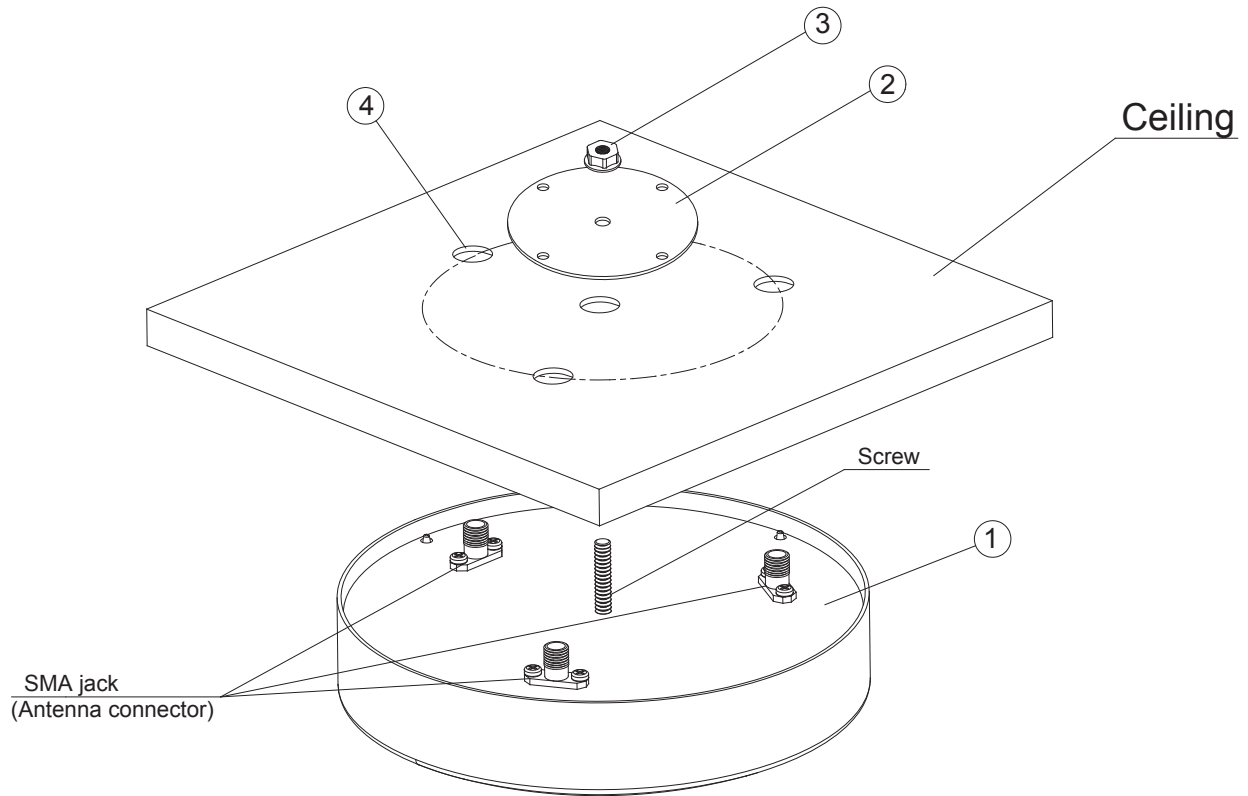

Mounting Configuration

Version 1

- ① Antenna
- ② Washer - 1pcs
- ③ M4 Nut - 1pcs
- ④ Diameter of drilling holes to the ceiling is 10mm.