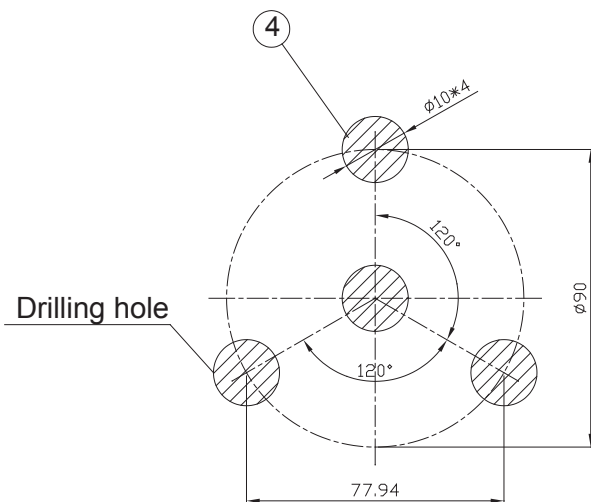

Mounting Configuration

Version 1

- ① Antenna
- ② Washer - 1pcs
- ③ M4 Nut - 1pcs
- ④ Diameter of drilling holes to the ceiling is 10mm.