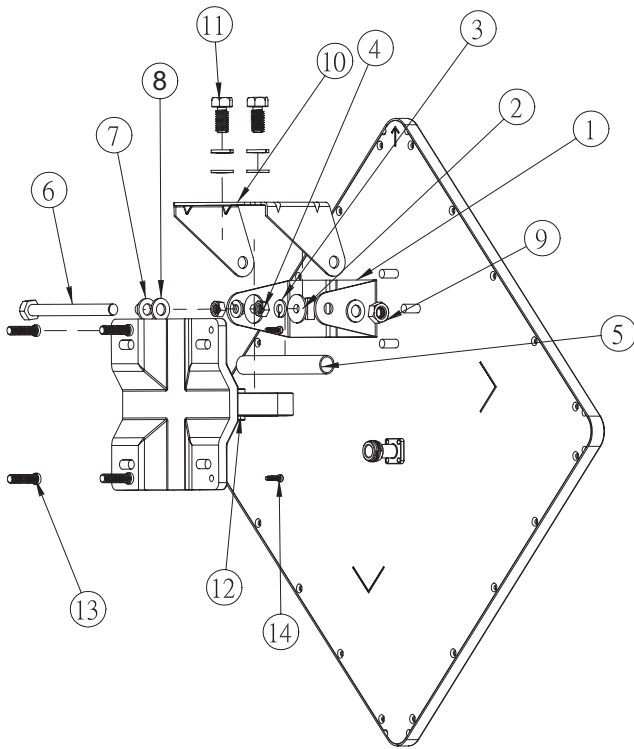

Horizontal Polarization
Horizontal Pole Mounting:

Vertical Polarization
Horizontal Pole Mounting:

Horizontal Polarization
Vertical Pole Mounting:

1. M-TYPE BREAKET(L)	1Pcs	9. M8 Nut	1Pcs
2. Space Keeper	2Pcs	10. Rotating bracket	1Pcs
3. M6 S/W(6.1*12.2*1.5)	2Pcs	11. XHM8-1.25*20	2Pcs
4. M6-1.0 NUT(10*5)5	2Pcs	12. Mounting Main fram	1Pcs
5. STEEL TUBE 93.2 mm	1Pcs	13. 1/2" U-Type Screw	2Pcs
6. XHM8-1.25*120	1Pcs	14. 1/2" S/W	2Pcs
7. M8 S/W	3Pcs	15. 1/2" W	2Pcs
8. M8 W	4Pcs	16. 1/2" Nut	2Pcs

Directional Panel Antenna

for 5.0 / 5.2 / 5.6 / 5.8 GHz

Version 1

SAA04-20212A

Mounting Configuration (Wall Mounting)

There are down-tilt & side-tilt features on both vertical and horizontal mounting

Vertical Polarization
Wall Mounting:

Horizontal Polarization
Wall Mounting:

1. M-TYPE BREAKET(L)	1Pcs	8. M8 W	4Pcs
2. Space Keeper	2Pcs	9. M8 Nut	1Pcs
3. M6 S/W(6.1*12.2*1.5)	2Pcs	10. Rotating bracket	1Pcs
4. M6-1.0 NUT(10*5)5	2Pcs	11. XHM8-1.25*20	2Pcs
5. STEEL TUBE 93.5 mm	1Pcs	12. Mounting Main fram	1Pcs
6. XHM8-1.25*120	1Pcs	13. Wall TIGER	4Pcs
7. M8 S/W	3Pcs	14. TH 5/32-16*1"	4Pcs