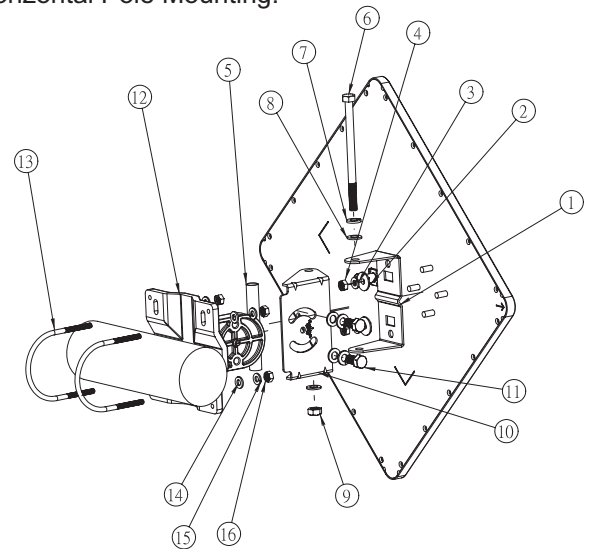

Directional Panel Antenna

for 5.0 / 5.2 / 5.6 / 5.8 GHz

Version 1

SAA04-20212A

Mounting Configuration (Pole Mounting)

There are down-tilt & side-tilt features on both vertical and horizontal mounting

Vertical Polarization
Vertical Pole Mounting:

Horizontal Polarization
Horizontal Pole Mounting:

Vertical Polarization
Horizontal Pole Mounting:

Horizontal Polarization
Vertical Pole Mounting:

1. M-TYPE BREAKET(L)	1Pcs	9. M8 Nut	1Pcs
2. Space Keeper	2Pcs	10. Rotating bracket	1Pcs
3. M6 S/W(6.1*12.2*1.5)	2Pcs	11. XHM8-1.25*20	2Pcs
4. M6-1.0 NUT(10*5)5	2Pcs	12. Mounting Main fram	1Pcs
5. STEEL TUBE 93.2 mm	1Pcs	13. 1/2" U-Type Screw	2Pcs
6. XHM8-1.25*120	1Pcs	14. 1/2" S/W	2Pcs
7. M8 S/W	3Pcs	15. 1/2" W	2Pcs
8. M8 W	4Pcs	16. 1/2" Nut	2Pcs

Directional Panel Antenna

for 5.0 / 5.2 / 5.6 / 5.8 GHz

Version 1

SAA04-20212A

Mounting Configuration (Wall Mounting)

There are down-tilt & side-tilt features on both vertical and horizontal mounting

Vertical Polarization
Wall Mounting: