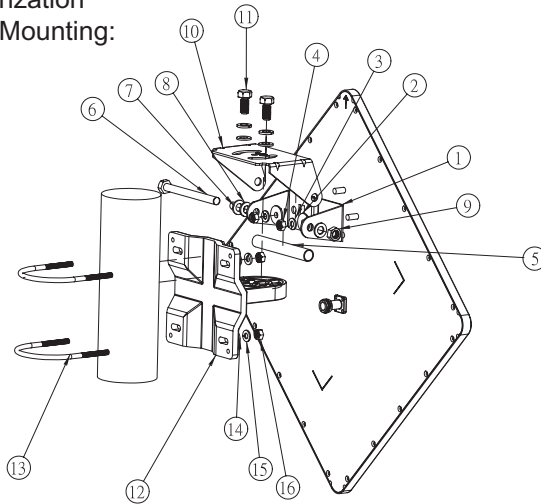

Directional Panel Antenna

for 5.0 / 5.2 / 5.6 / 5.8 GHz

Version 1

SAA04-20212A

Mounting Configuration (Pole Mounting)

There are down-tilt & side-tilt features on both vertical and horizontal mounting

Vertical Polarization
Vertical Pole Mounting:

Horizontal Polarization
Horizontal Pole Mounting:

Vertical Polarization
Horizontal Pole Mounting:

Horizontal Polarization
Vertical Pole Mounting:

1. M-TYPE BREAKET(L)	1Pcs	9. M8 Nut	1Pcs
2. Space Keeper	2Pcs	10. Rotating bracket	1Pcs
3. M6 S/W(6.1*12.2*1.5)	2Pcs	11. XHM8-1.25*20	2Pcs
4. M6-1.0 NUT(10*5)5	2Pcs	12. Mounting Main fram	1Pcs
5. STEEL TUBE 93.2 mm	1Pcs	13. 1/2" U-Type Screw	2Pcs
6. XHM8-1.25*120	1Pcs	14. 1/2" S/W	2Pcs
7. M8 S/W	3Pcs	15. 1/2" W	2Pcs
8. M8 W	4Pcs	16. 1/2" Nut	2Pcs

Directional Panel Antenna

for 5.0 / 5.2 / 5.6 / 5.8 GHz

Version 1

SAA04-20212A

Mounting Configuration (Wall Mounting)

There are down-tilt & side-tilt features on both vertical and horizontal mounting

Vertical Polarization
Wall Mounting: