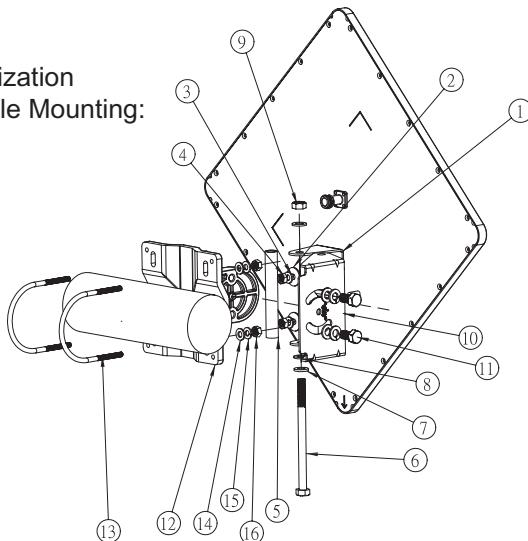

Directional Panel Antenna

for 5.0 / 5.2 / 5.6 / 5.8 GHz

Version 1

SAA04-20212A

Mounting Configuration (Pole Mounting)

There are down-tilt & side-tilt features on both vertical and horizontal mounting

Vertical Polarization
Vertical Pole Mounting:

Horizontal Polarization
Horizontal Pole Mounting:

Vertical Polarization
Horizontal Pole Mounting:

Horizontal Polarization
Vertical Pole Mounting:

1. M-TYPE BREAKET(L)	1Pcs	9. M8 Nut	1Pcs
2. Space Keeper	2Pcs	10. Rotating bracket	1Pcs
3. M6 S/W(6.1*12.2*1.5)	2Pcs	11. XHM8-1.25*20	2Pcs
4. M6-1.0 NUT(10*5)5	2Pcs	12. Mounting Main fram	1Pcs
5. STEEL TUBE 93.2 mm	1Pcs	13. 1/2" U-Type Screw	2Pcs
6. XHM8-1.25*120	1Pcs	14. 1/2" S/W	2Pcs
7. M8 S/W	3Pcs	15. 1/2" W	2Pcs
8. M8 W	4Pcs	16. 1/2" Nut	2Pcs

Directional Panel Antenna

for 5.0 / 5.2 / 5.6 / 5.8 GHz

Version 1

SAA04-20212A

Mounting Configuration (Wall Mounting)

There are down-tilt & side-tilt features on both vertical and horizontal mounting

Vertical Polarization
Wall Mounting: