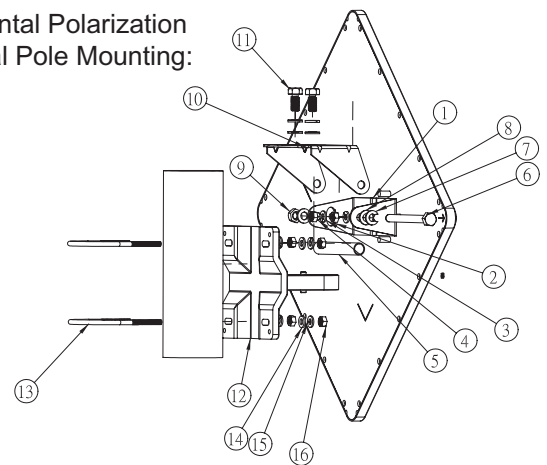

Directional Panel Antenna

for 5.0 / 5.2 / 5.6 / 5.8 GHz

Version 1

SAA04-20212A

Mounting Configuration (Pole Mounting)

There are down-tilt & side-tilt features on both vertical and horizontal mounting

Vertical Polarization
Vertical Pole Mounting:

Horizontal Polarization
Horizontal Pole Mounting:

Vertical Polarization
Horizontal Pole Mounting:

Horizontal Polarization
Vertical Pole Mounting:

1. M-TYPE BREAKET(L)	1Pcs	9. M8 Nut	1Pcs
2. Space Keeper	2Pcs	10. Rotating bracket	1Pcs
3. M6 S/W(6.1*12.2*1.5)	2Pcs	11. XHM8-1.25*20	2Pcs
4. M6-1.0 NUT(10*5)5	2Pcs	12. Mounting Main fram	1Pcs
5. STEEL TUBE 93.2 mm	1Pcs	13. 1/2" U-Type Screw	2Pcs
6. XHM8-1.25*120	1Pcs	14. 1/2" S/W	2Pcs
7. M8 S/W	3Pcs	15. 1/2" W	2Pcs
8. M8 W	4Pcs	16. 1/2" Nut	2Pcs

Directional Panel Antenna

for 5.0 / 5.2 / 5.6 / 5.8 GHz

Version 1

SAA04-20212A

Mounting Configuration (Wall Mounting)

There are down-tilt & side-tilt features on both vertical and horizontal mounting

Vertical Polarization
Wall Mounting: