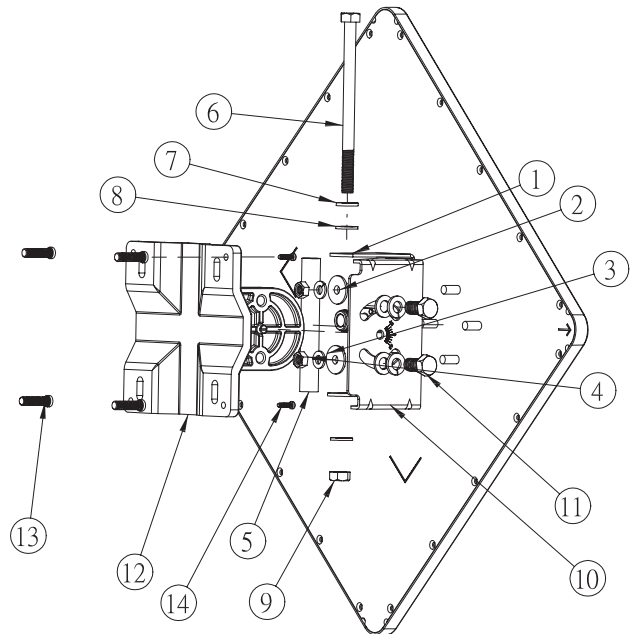

Horizontal Polarization
Horizontal Pole Mounting:

Vertical Polarization
Horizontal Pole Mounting:

Horizontal Polarization
Vertical Pole Mounting:

1. M-TYPE BREAKET(L)	1Pcs	9. M8 Nut	1Pcs
2. Space Keeper	2Pcs	10. Rotating bracket	1Pcs
3. M6 S/W(6.1*12.2*1.5)	2Pcs	11. XHM8-1.25*20	2Pcs
4. M6-1.0 NUT(10*5)5	2Pcs	12. Mounting Main fram	1Pcs
5. STEEL TUBE 93.2 mm	1Pcs	13. 1/2" U-Type Screw	2Pcs
6. XHM8-1.25*120	1Pcs	14. 1/2" S/W	2Pcs
7. M8 S/W	3Pcs	15. 1/2" W	2Pcs
8. M8 W	4Pcs	16. 1/2" Nut	2Pcs

Directional Panel Antenna

for 5.0 / 5.2 / 5.6 / 5.8 GHz

Version 1

SAA04-20212A

Mounting Configuration (Wall Mounting)

There are down-tilt & side-tilt features on both vertical and horizontal mounting

Vertical Polarization
Wall Mounting:

Horizontal Polarization
Wall Mounting:

1. M-TYPE BREAKET(L)	1Pcs	8. M8 W	4Pcs
2. Space Keeper	2Pcs	9. M8 Nut	1Pcs
3. M6 S/W(6.1*12.2*1.5)	2Pcs	10. Rotating bracket	1Pcs
4. M6-1.0 NUT(10*5)5	2Pcs	11. XHM8-1.25*20	2Pcs
5. STEEL TUBE 93.5 mm	1Pcs	12. Mounting Main fram	1Pcs
6. XHM8-1.25*120	1Pcs	13. Wall TIGER	4Pcs
7. M8 S/W	3Pcs	14. TH 5/32-16*1"	4Pcs